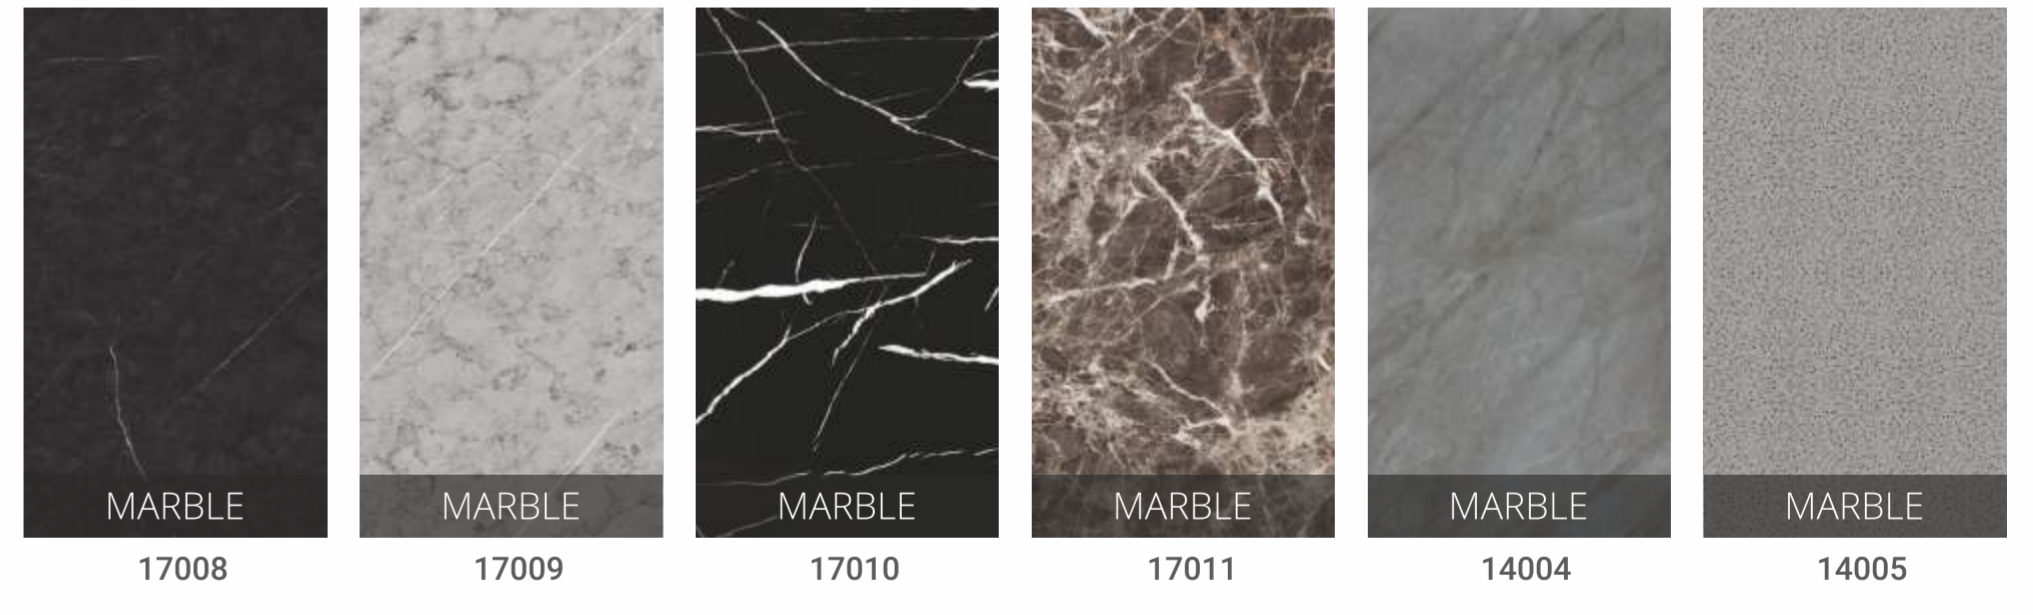

FULL PATTERN PICTURES

90° Bendable Ultimate PVC

BLACK COBRA PVC LAMINATES

INDEX