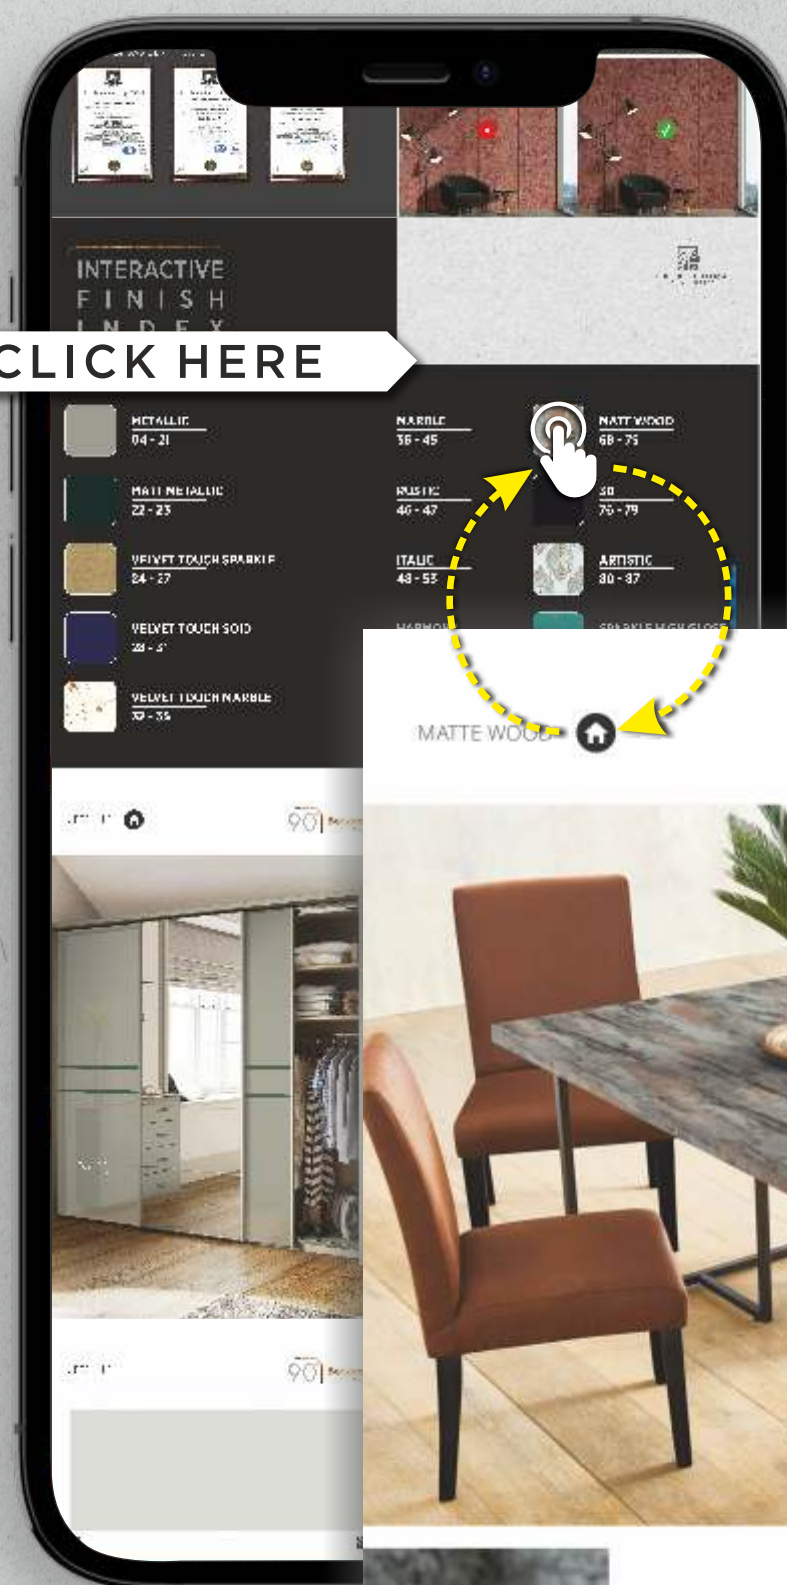

STEP - 6

Carefully and Slowly Bend The Laminate At 90 Degrees With The V-Groove Mark

STEP - 7

Now Stick It On To The Surface Of The Panel With The Recommended Adhesives For That Panel Surface

STEP - 8

In Case Of White Lines On The Edges, Use Hot Gun To Fix It

# INTERACTIVE INDEX

CLICK HERE

Please click on the Sample beside the Finish Name to scroll to the specific finish page

Click on the Home button to return back to the Finish Index.

CLICK HERE

1. Open downloaded e-PDF on any device.
2. Browse through our entire collection right on your fingertips.
3. Like a product or design? Click anywhere on the product to open its dedicated webpage.
4. Here you will find the following details about the