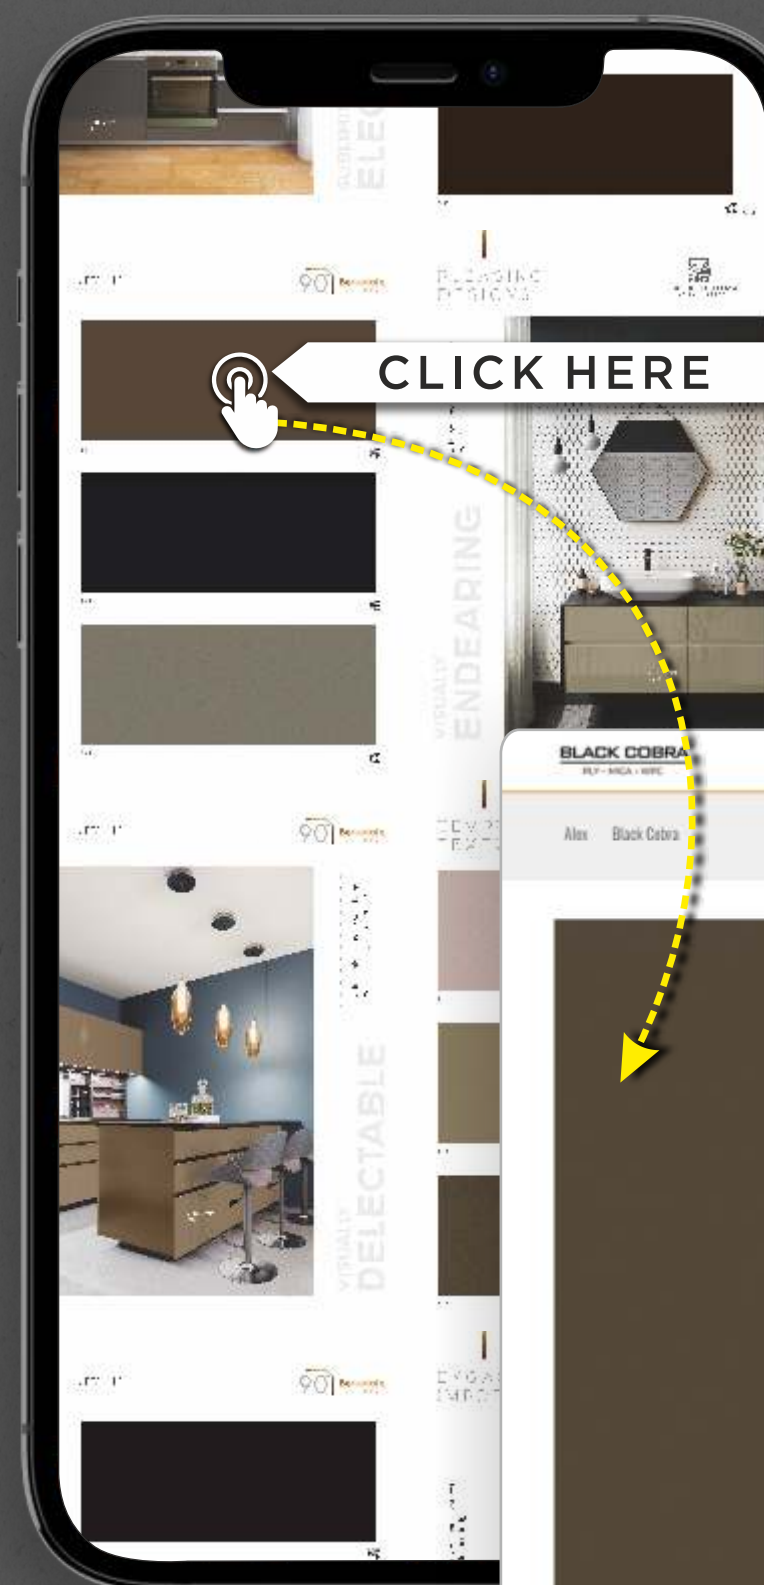

STEP - 6

Carefully and Slowly Bend The Laminate At 90 Degrees With The V-Groove Mark

STEP - 7

Now Stick It On To The Surface Of The Panel With The Recommended Adhesives For That Panel Surface

STEP - 8

In Case Of White Lines On The Edges, Use Hot Gun To Fix It

# INTERACTIVE INDEX

CLICK HERE

Please click on the Sample beside the Finish Name to scroll to the specific finish page

Click on the Home button to return back to the Finish Index.

CLICK HERE

1. Open downloaded e-PDF on any device.
2. Browse through our entire collection right on your fingertips.
3. Like a product or design? Click anywhere on the product to open its dedicated webpage.
4. Here you will find the following details about the

Product you chose:

- Full Sheet View
- Application Preview
- Available Textures
- Technical Details
- Option to send an enquiry