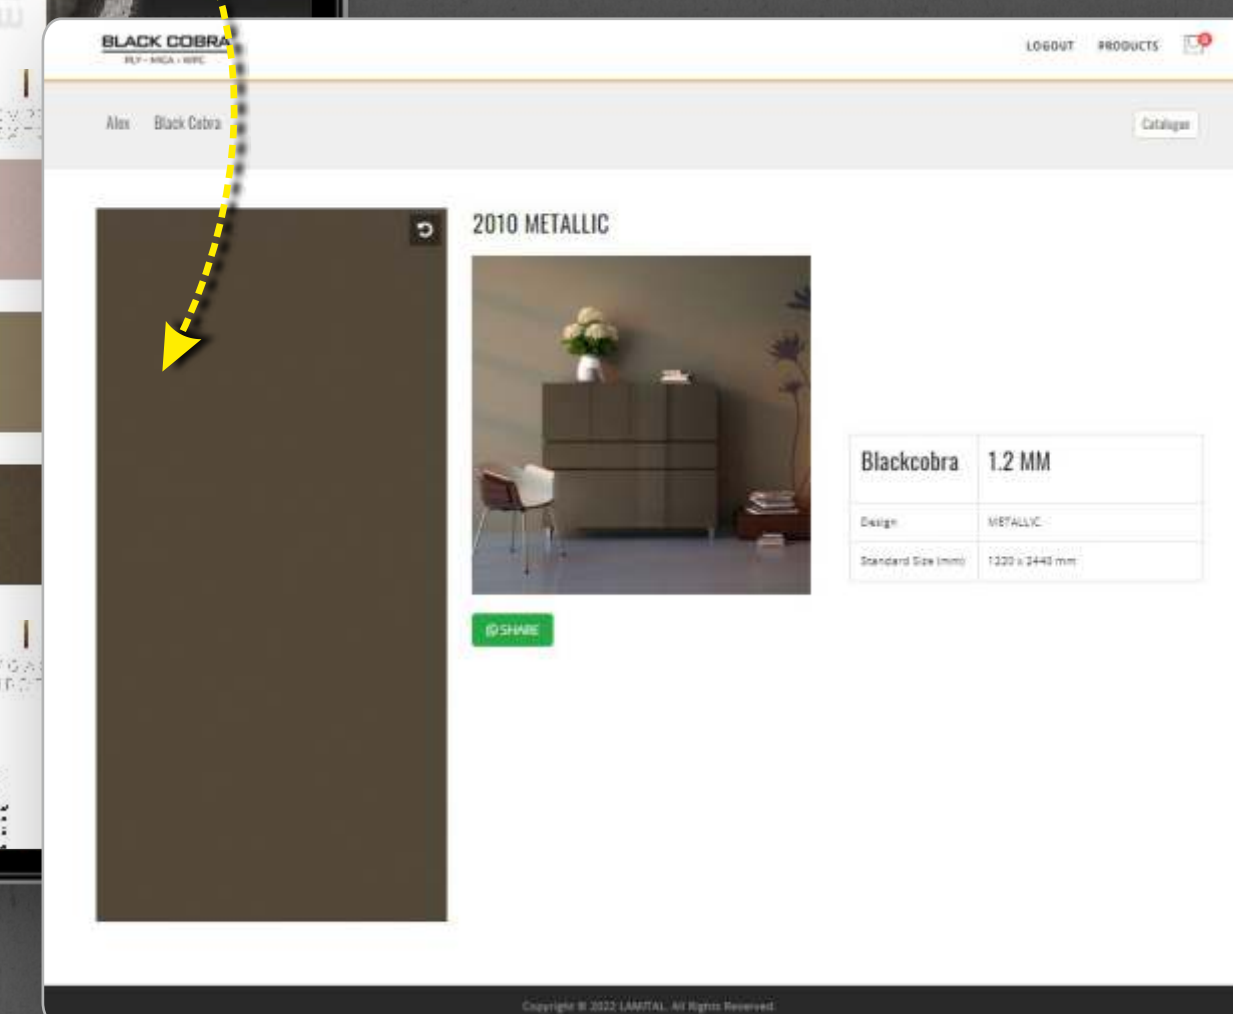

# INTERACTIVE INDEX

CLICK HERE

Please click on the Sample beside the Finish Name to scroll to the specific finish page

Click on the Home button to return back to the Finish Index.

CLICK HERE

1. Open downloaded e-PDF on any device.
2. Browse through our entire collection right on your fingertips.
3. Like a product or design? Click anywhere on the product to open its dedicated webpage.
4. Here you will find the following details about the

Product you chose:

- Full Sheet View
- Application Preview
- Available Textures
- Technical Details
- Option to send an enquiry