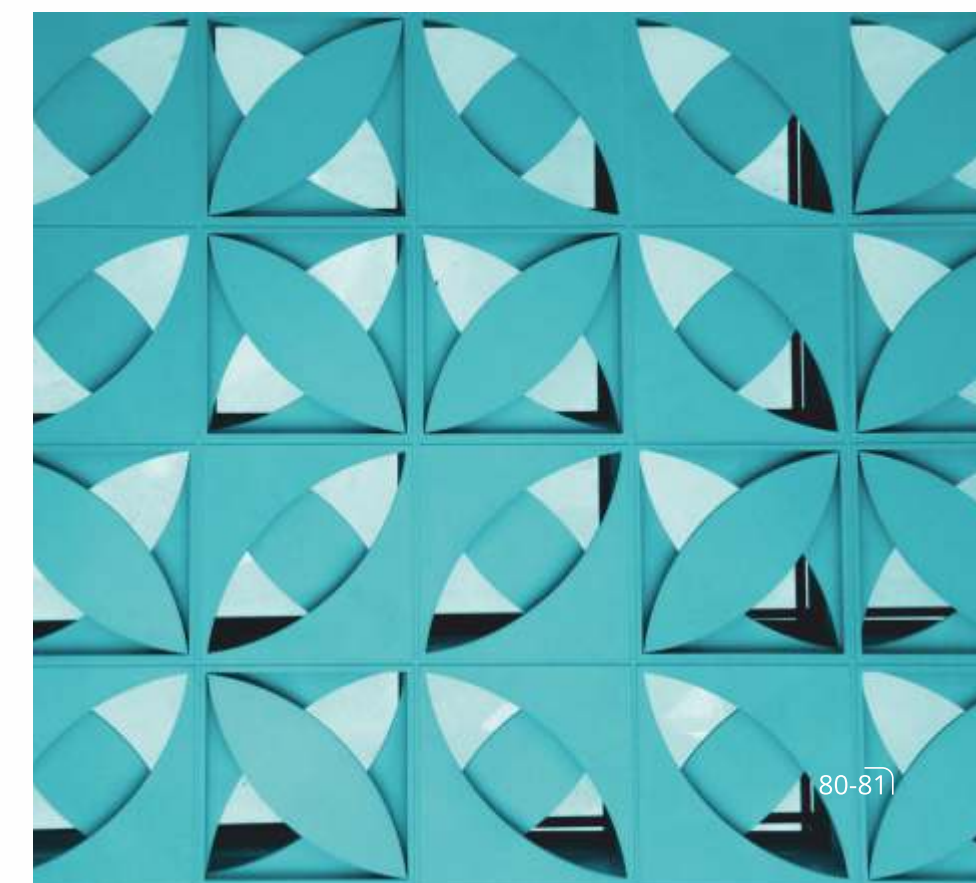

ARTISTIC

90° Bendable Ultimate PVC

COLOURFUL FINESSE

BLACK COBRA PVC LAMINATES

CHARMING AURA

Our designs will add a vibe of pristine perfection and colourful bliss